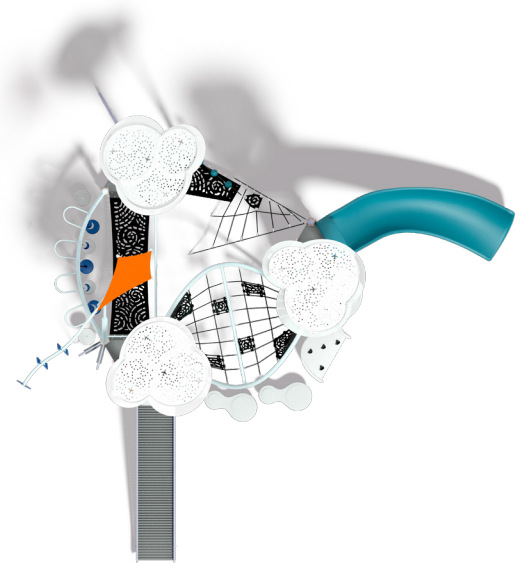

SL
landscape
structures®

Smart Play®
Billows™

Smart Play® Billows™

Discover Billows™

Offering everything you need for a thrilling atmospheric adventure, from a swift Alpine™ Slide ride to the twisted highs and lows of the mighty Flex Climber. Kids will flock to this flowy circuit of lighthearted fun that interconnects multiple levels of play amidst its light and airy color palette.

Built-in shade floats above like clouds, encouraging imaginations to soar. Kids can bounce their way across the sky on the SwiggleKnots™ bridge, achieve dynamic new heights via the attached Mobius® Climber and enjoy a rich sensory experience on the Rollerslide. Add an iconic kite, a rainbow of hot air balloons and a slew of unexpected shadow surprises, and you're ready for take-off

Features:

- Innovative design includes lots of activities in a compact space, requiring less surfacing
- Colorful and artistic DigiFuse® accents add to the floaty aesthetic
- Designing your own is quick and easy with our recommended color scheme or your color choices
- Built-in shade
- ADA compliant
- Direct bury