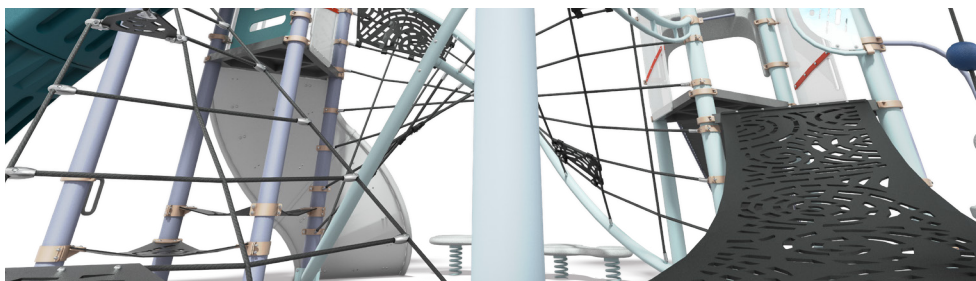

Developmental Benefits:

- Sensory: Vestibular+, Proprioception, Tactile, Visual, Auditory
- Motor Skills: Agility, Balance, Coordination, Endurance, Fine Motor, Eye-hand Coordination, Motor Planning, Core, Upper & Lower Body Strength
- Cognitive Skills: Problem Solving, Strategic Thinking
- Social/Emotional Skills: Cooperation, Social Skill Development, Imaginative Play