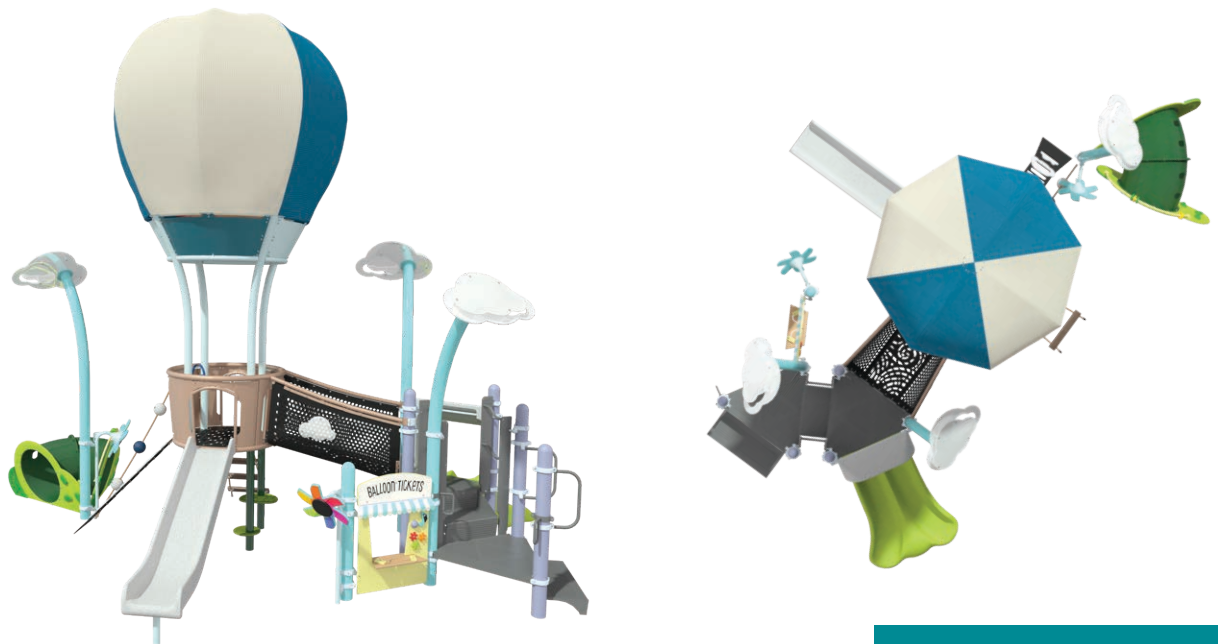

*SL*  
landscape  
structures®

Smart Play®  
Breeze™

## Float on the Breeze™

Step right up and get your tickets for a whimsical hot-air balloon ride among the clouds. Kids ages 2 to 5 can crawl, walk and even climb the cloud steps up to the basket, finding plenty of airy insights to explore along the way.

Little ones will discover activities that invite tactile curiosity and encourage early learning. Bouncy belting featuring wind-swept cutouts provides safe passage between the basket and two slides, encouraging kids of all abilities to soar. Chat between the brightly colored pinwheel Talk Tubes, then take off in the puffy balloon topped by SkyWays® shade fabric. This imaginative atmosphere combines soft tones with brightly saturated hues for one showstopper of a playstructure.

### Features:

- Innovative design includes lots of activities in a compact space, requiring less surfacing
- Colorful and artistic DigiFuse® accents add to the floaty aesthetic
- Designing your own is quick and easy with our recommended color scheme or your color choices
- Built-in shade